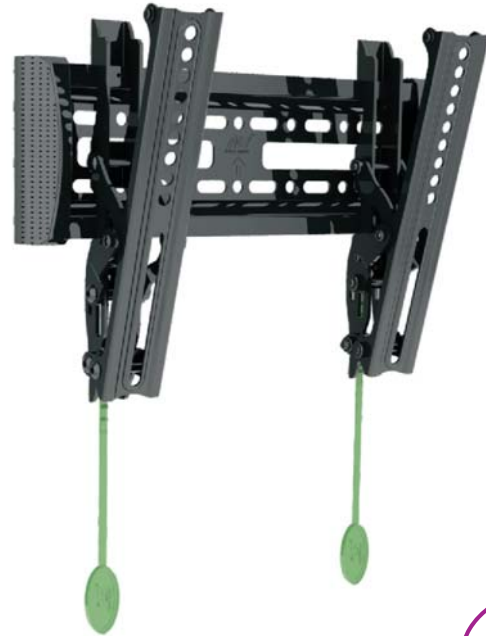

Universal Mount For LCD, LED & Plasma TV

Hook anti-separation functions:

After the TV, product hardpoint locking gravity in the circumstances, His move to lock products with the hook, prevent the wall. ensure You should set the safety, take a TV set, just pull Hook the rope, convenient and safe.

Adjustable angle feature:

■ Tilt angle : 0°/+15° tilting technology allows effortless viewing angle adjustment without the use of tyools

Product Features

Flat panel Tilt mount

For screen sizes 17"-40"

- Fits most 17"-40" flat panel TV
- VESA compliance : 75 × 75mm, 100 × 100mm, 100 × 200mm, 200 × 200mm
- Load capacity : 40lbs(18.2kg)
- Tilt angle: 0°/+15°
- Material : SPHC with coating finished

Be able to fit in a variety of accessories:

With additional of our wall shelf products: FOXGS-S, FOXGS-D, FOXGS-T. Your A/V peripherals then be able to arrange neatly.

17"
40"

Product Features