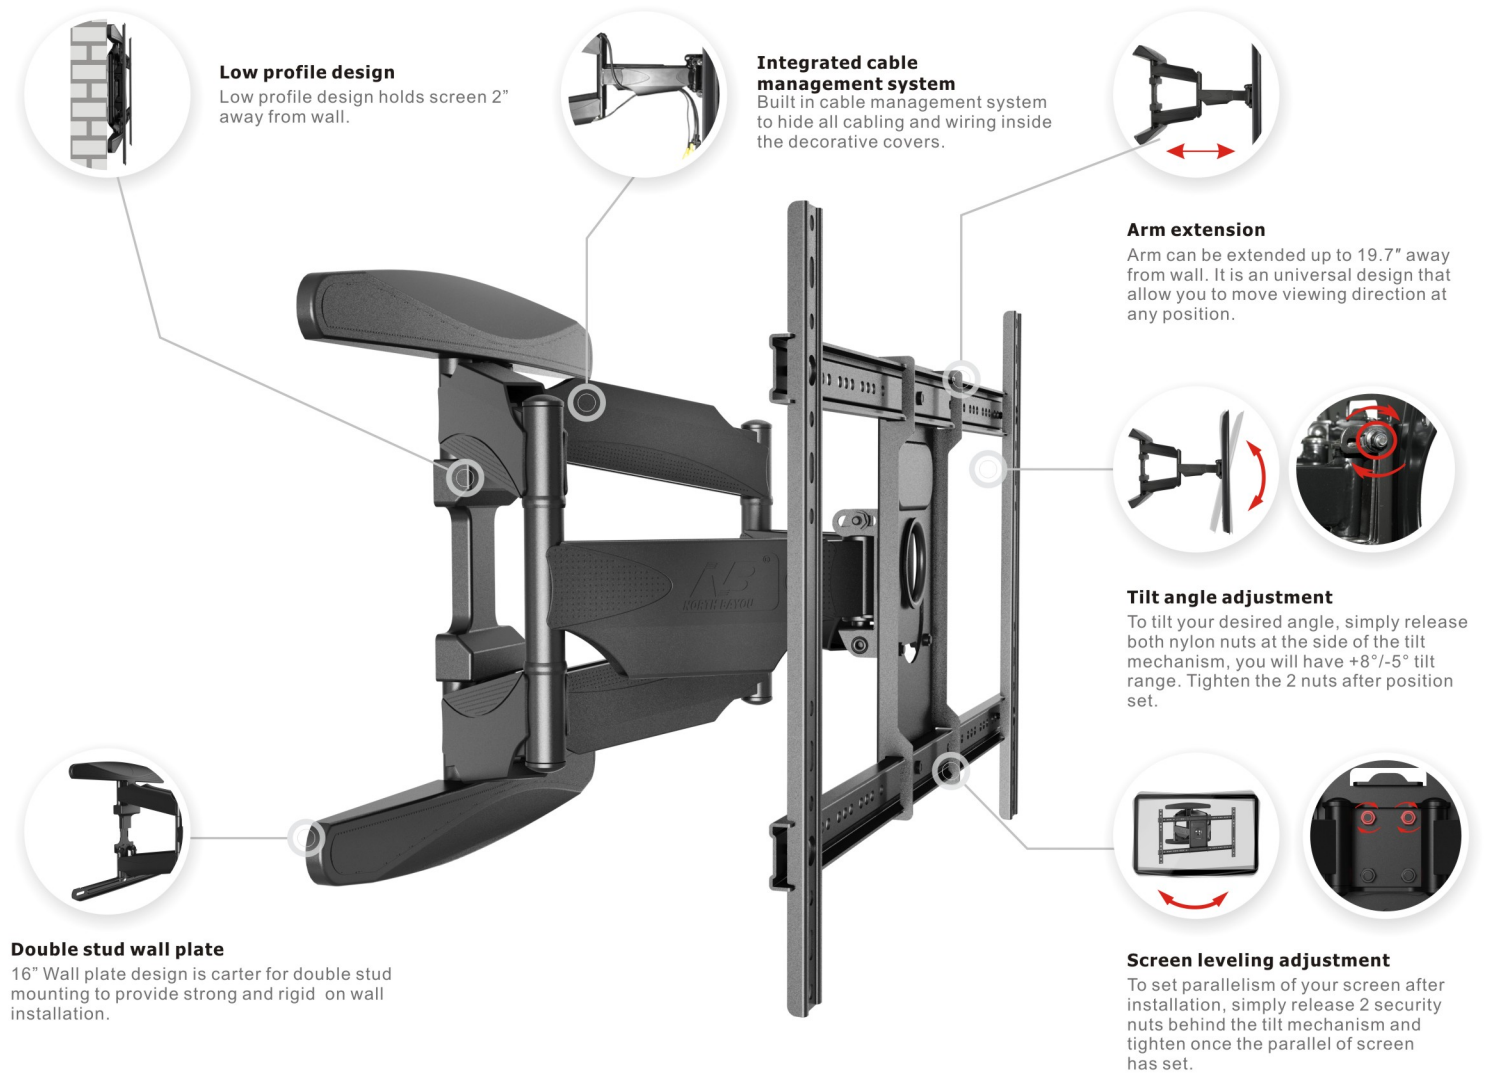

**MODEL
P6**

NEW Slim Full-Motion Mount

SPECIFICATIONS

TV Size	Max Load	VESA(max)	Tilt Angle	Swivel	Profile From Wall	Material
40"-70"	100lbs(45.5kg)	600*400mm	+8°/-5°	100°~140°	2.1"(54mm)~19.5"(496mm)	High tensile seamless tubing

LINE DIMENSIONS