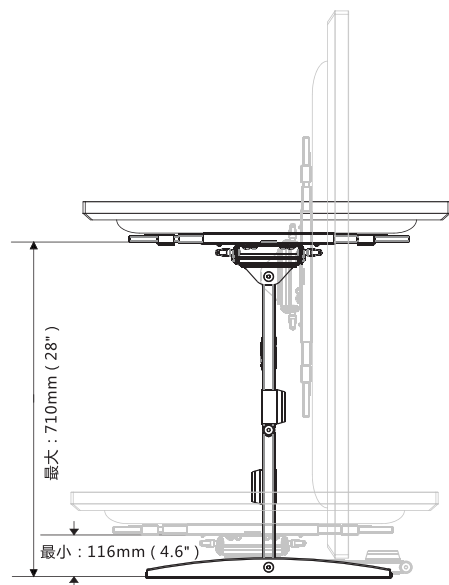

Cantilever mount

- Fits most 40"-70" flat panel TV
- VESA compliance : 200x100mm
200x200mm, 400x200mm, 400x400mm
600x400mm, 800x400mm, 800x500mm
- Load capacity : 150lbs (68.2kg)
- Tilt angle : -5° / +15°
- Swivel : 180°
- Color : Black
- Material : SPCC with coating finished

Product Features

Minimum extension : 110mm(4.3")
Maximum extension : 712mm(28")

Advanced technologies designed make viewing angle easy and convenient.

Neat and tidy cable management designed make your cables connection easy and troubles free.

Be able to fit in a variety of accessories:
With additional of our wall shelf products:
FOXGS-S, FOXGS-D

NBSP3 Cantilever mount

Notes

Please study and understand your TV's mounting holes distance prior to your TV bracket selection.

Mounting holes distance measuring methods:

From mounting hole centre left to mounting hole right centre,
From mounting hole centre right measure down to right corner mounting hole centre.

VESA(TV mounting holes)