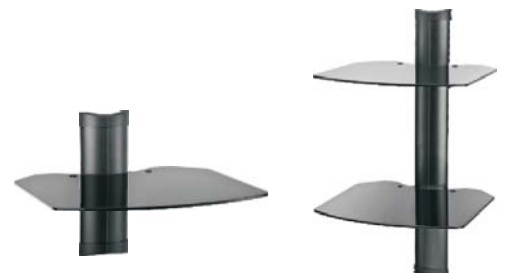

NBSP3

Cantilever Mount For LCD,LED&Plasma TV'S

NBSP3 Cantilever mount is designed and cater for current market's LCD, LED flat panel TV screens. Designed with space saver, this wall mount is suitable for home use and commercial. Its high tensile rigidity, trendy and dynamic look offered you the best of viewing temptation. Hung free at any tilting angles.

■ This NB product is designed and manufacture for the trendy slim flat panel LED TV. Its eco-friendly design features allow you to save space, lower materials usage and to enhance to your green living environment.

Cantilever mount

- Fits most 40"-70" flat panel TV
- VESA compliance : 200x100mm
200x200mm, 400x200mm, 400x400mm
600x400mm, 800x400mm, 800x500mm
- Load capacity : 150lbs (68.2kg)
- Tilt angle : -5° / +15°
- Swivel : 180°
- Color : Black
- Material : SPCC with coating finished

Be able to fit in a variety of accessories:
With additional of our wall shelf products:
FOXGS-S, FOXGS-D

NBSP3 Cantilever mount

Notes

Please study and understand your TV's mounting holes distance prior to your TV bracket selection.