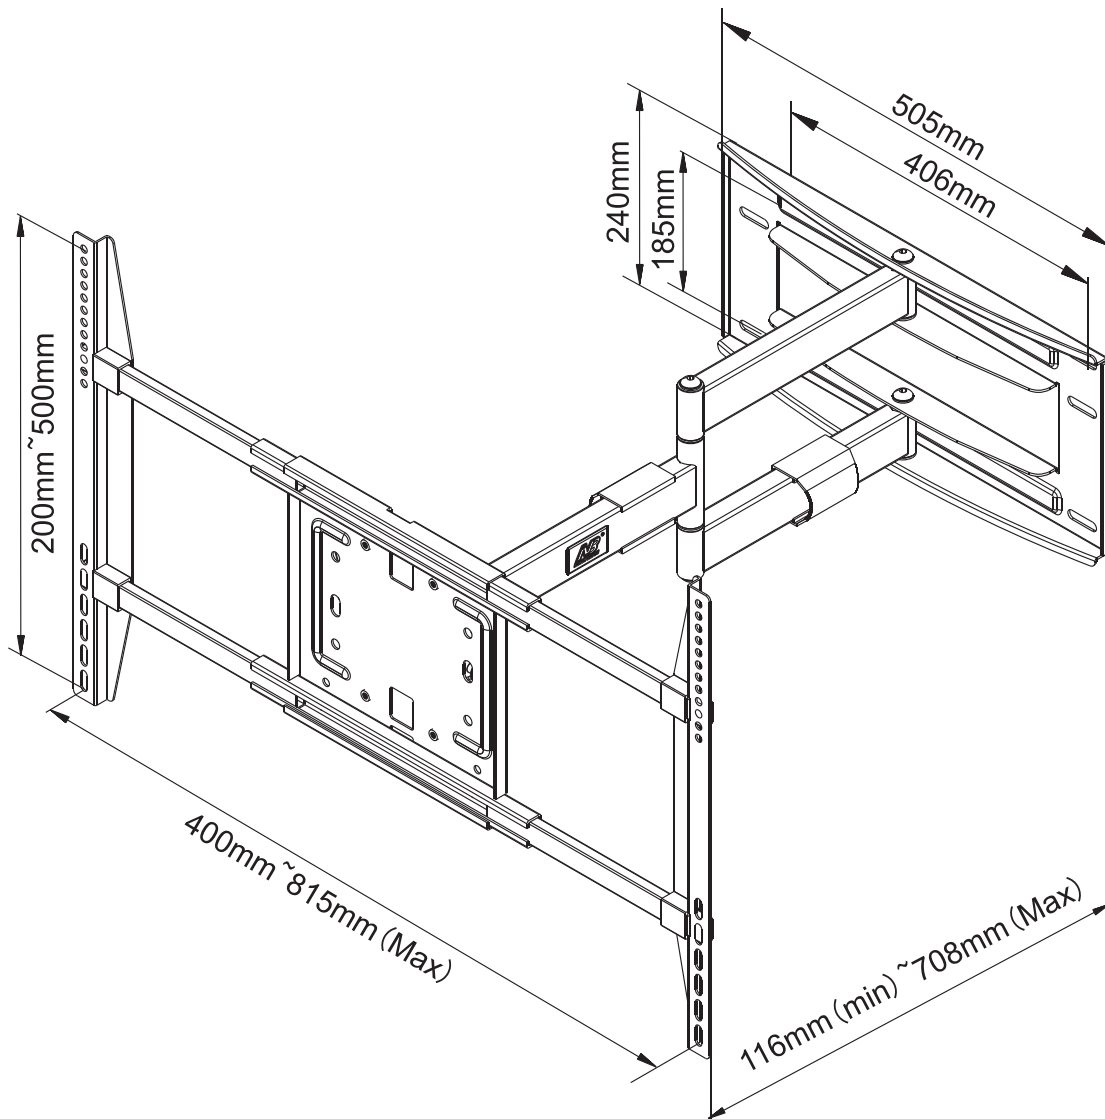

Cantilever mount

- Fits most 40"-70" flat panel TV
- VESA compliance : 200x100mm
200x200mm, 400x200mm, 400x400mm
600x400mm, 800x400mm, 800x500mm
- Load capacity : 150lbs (68.2kg)
- Tilt angle : -5° / +15°
- Swivel : 180°
- Color : Black
- Material : SPCC with coating finished

Product Features

Minimum extension : 110mm(4.3")
Maximum extension : 712mm(28")

Advanced technologies designed make viewing angle easy and convenient.

Neat and tidy cable management designed make your cables connection easy and troubles free.

Be able to fit in a variety of accessories:
With additional of our wall shelf products:
FOXGS-S, FOXGS-D

NBSP3 Cantilever mount

Notes

Please study and understand your TV's mounting holes distance prior to your TV bracket selection.

Mounting holes distance measuring methods:

From mounting hole centre left to mounting hole right centre,
From mounting hole centre right measure down to right corner mounting hole centre.

VESA(TV mounting holes)