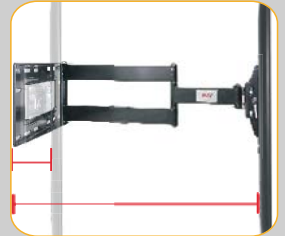

Product Features

Minimum extension : 110mm(4.3")
Maximum extension : 712mm(28")